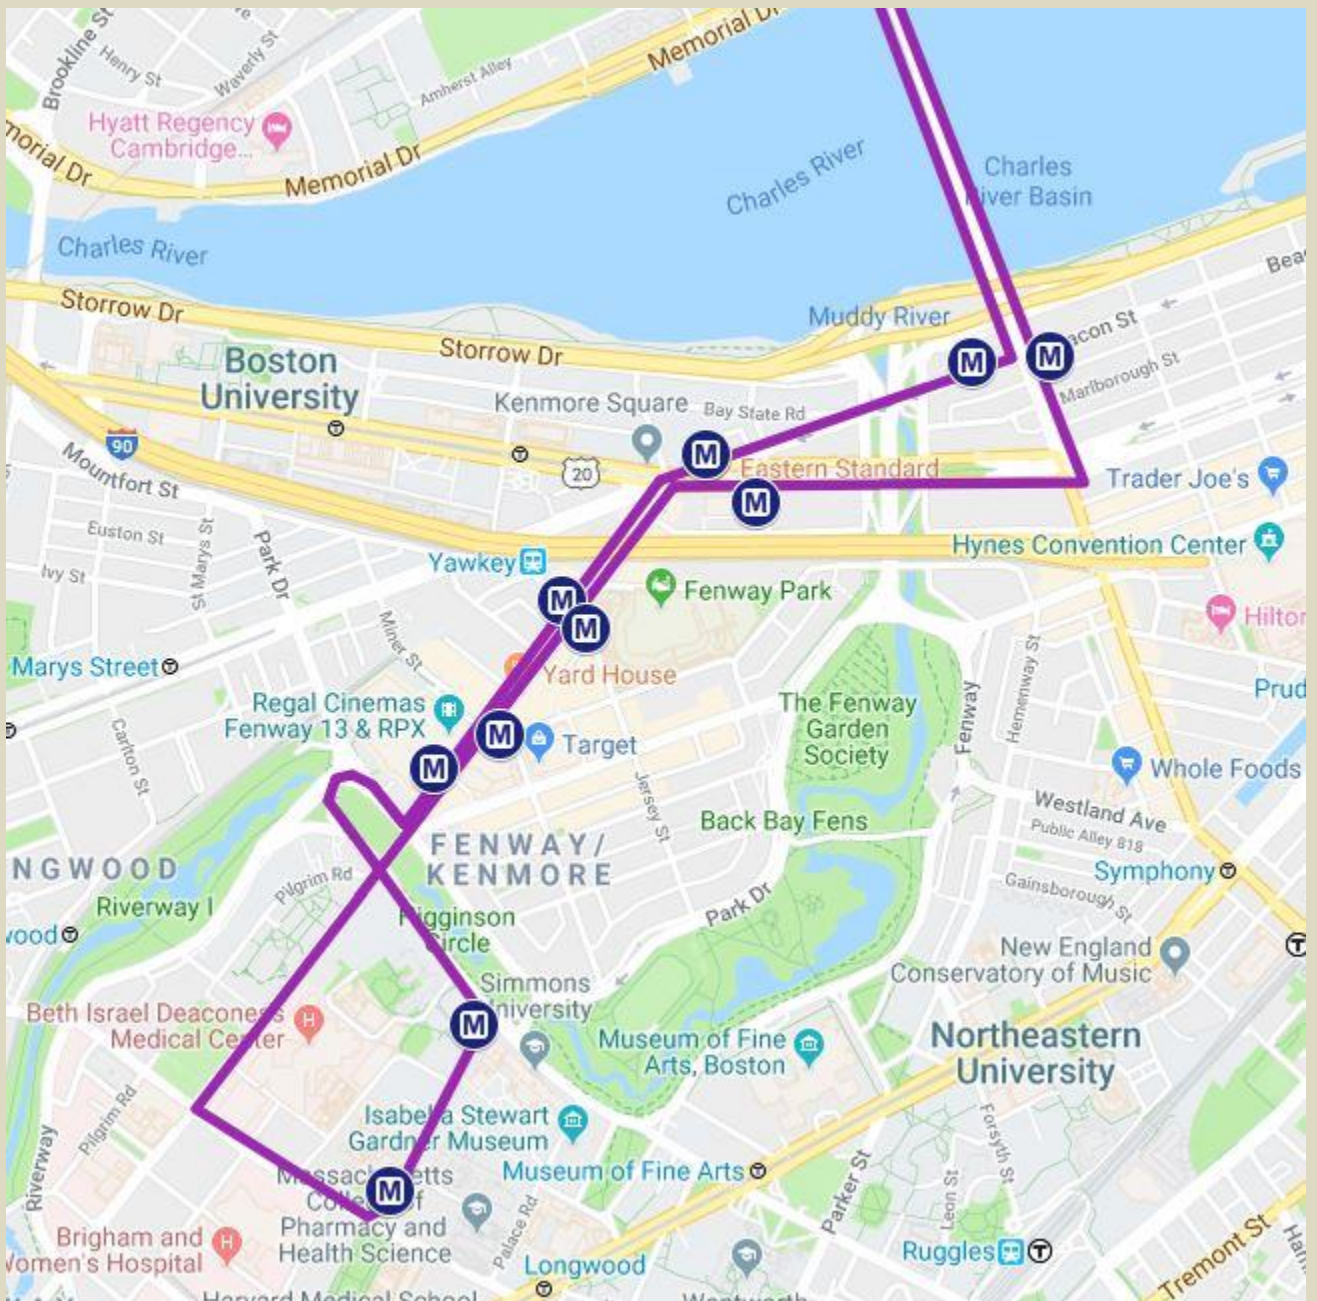

Track the Shuttle in real time at: <http://shuttles.masco.org> • Please call MASCO at 617-632-2800 if you have any questions.